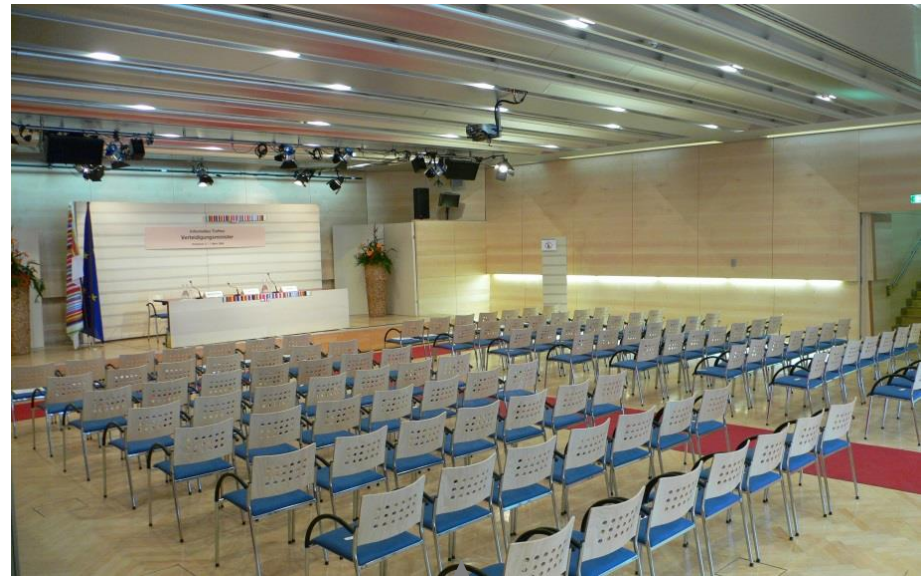

In the Heart of the Alps

Venue: in the City Center

Distance to the hotels

0-1 km

<10 minutes walking distance

Venue: Congress Innsbruck

Venue: Plenary Lecture Hall

1.500 seats

theatre-style

Venue: Parallel Sessions

665 seats

theatre-style

300 seats

theatre-style

Venue: Posters

EBEC 2022
European Bioenergetics
Conference

Venue: Exhibits

Dining

Innsbruck - Tradition and Sports

<https://www.youtube.com/watch?v=bLkaKDAE5DM>

Historical Highlights

Historical Highlights

Walking: Alpine Zoo

Social: Swarovski Crystal World